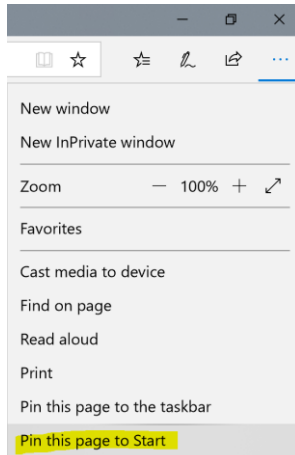

Pinning Tech233 icon to the Start Menu tiles (applies to all Windows 10 school issued devices)

Click the Edge icon in the taskbar

Type technology.olatheschools.com in the address bar and press Enter

Click the three dots ... in the top right corner and then select "Pin this page to Start"

When it asks if you want to pin this tile to Start, click Yes

That's it, you're done! A Tech233 tile will now appear when you click your Windows start button